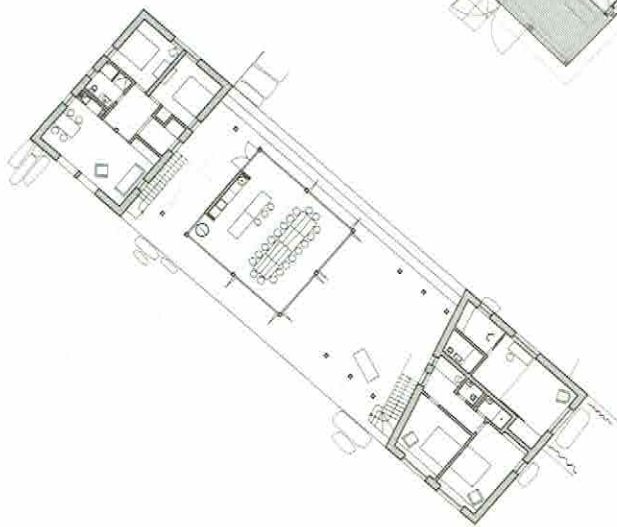

Case Gianin
Cal, Italy
› Rural Area
Oliva Urbana
› Extension
200 m² / 1,600
› Isolated - Ho
›› 272

SHORTLIST

Case
Fergiz, Gerr
› Rural Area
Thomas Kröge
› Regeneration
200 m²
› Isolated - Ho
›› 275

House
Izmir, Turkey
› Rural Area
New Architect
› New Constru
100 m² / 200
› Isolated - Fa
›› 282