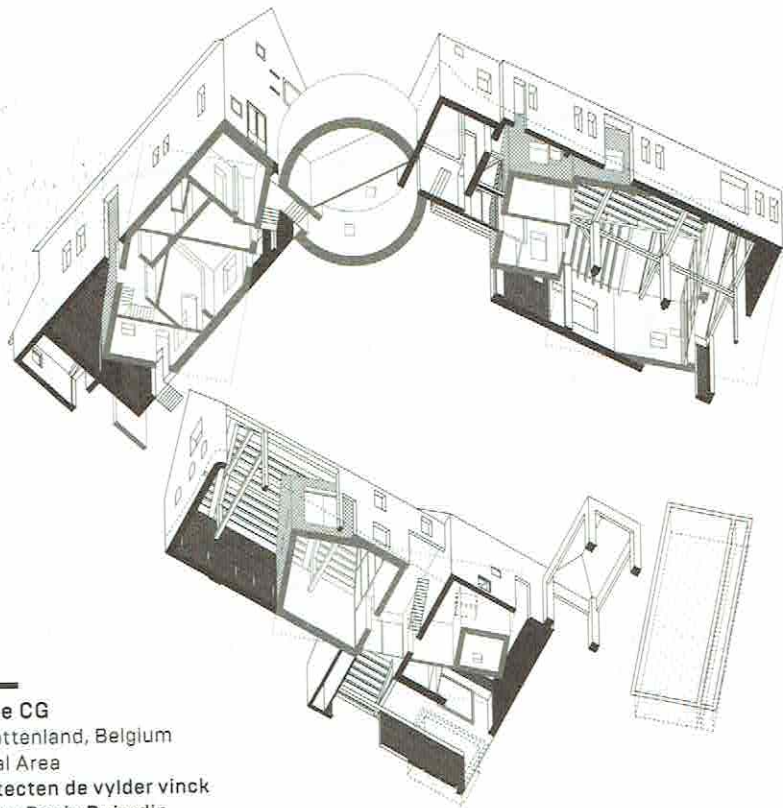

House CG

1. Pajottenland, Belgium
   › Rural Area
   architecten de vylder vinck
   taillieu; Denis Dujardin
   landscape designer
   › Regeneration
   12,000 €/m² (site area)
   › Isolated - Family
   ›› 277

House Moser

1. Neustift im Stubaital, Austria
   › Periphery
   Madritsch Pfurtscheller
   › Regeneration
   106,8 m² / 2,160 €/m²
   › Isolated - Family
   ›› 274

Homestead Maneschowitz

1. Manešovice, Czech Republic
   › Rural Area
   alarchitects
   › Extension
   570 m²
   › Isolated - Holiday
   ›› 282