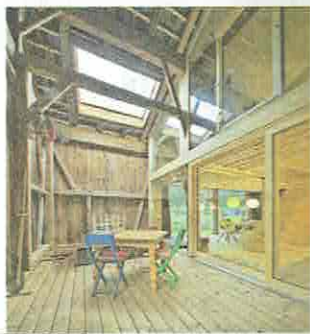

Production & Consumption

Mixed use

» 264

011

HOUSE MOSER

Neustift im Stubaital, Austria

Periphery

The architects have converted an old barn, which was to be demolished, into a residential building. They have relocated it and refurbished the existing wooden structure carefully. The outside has retained its dark, weathered off appearance. Inside, the old wooden supporting structure is still present and has been supplemented by new wooden infill. The old barn has become a single family home with a rich atmosphere, which emerges from the combination of old and new wood, its bright and dark colours, and the lighting scenes and open spaces.